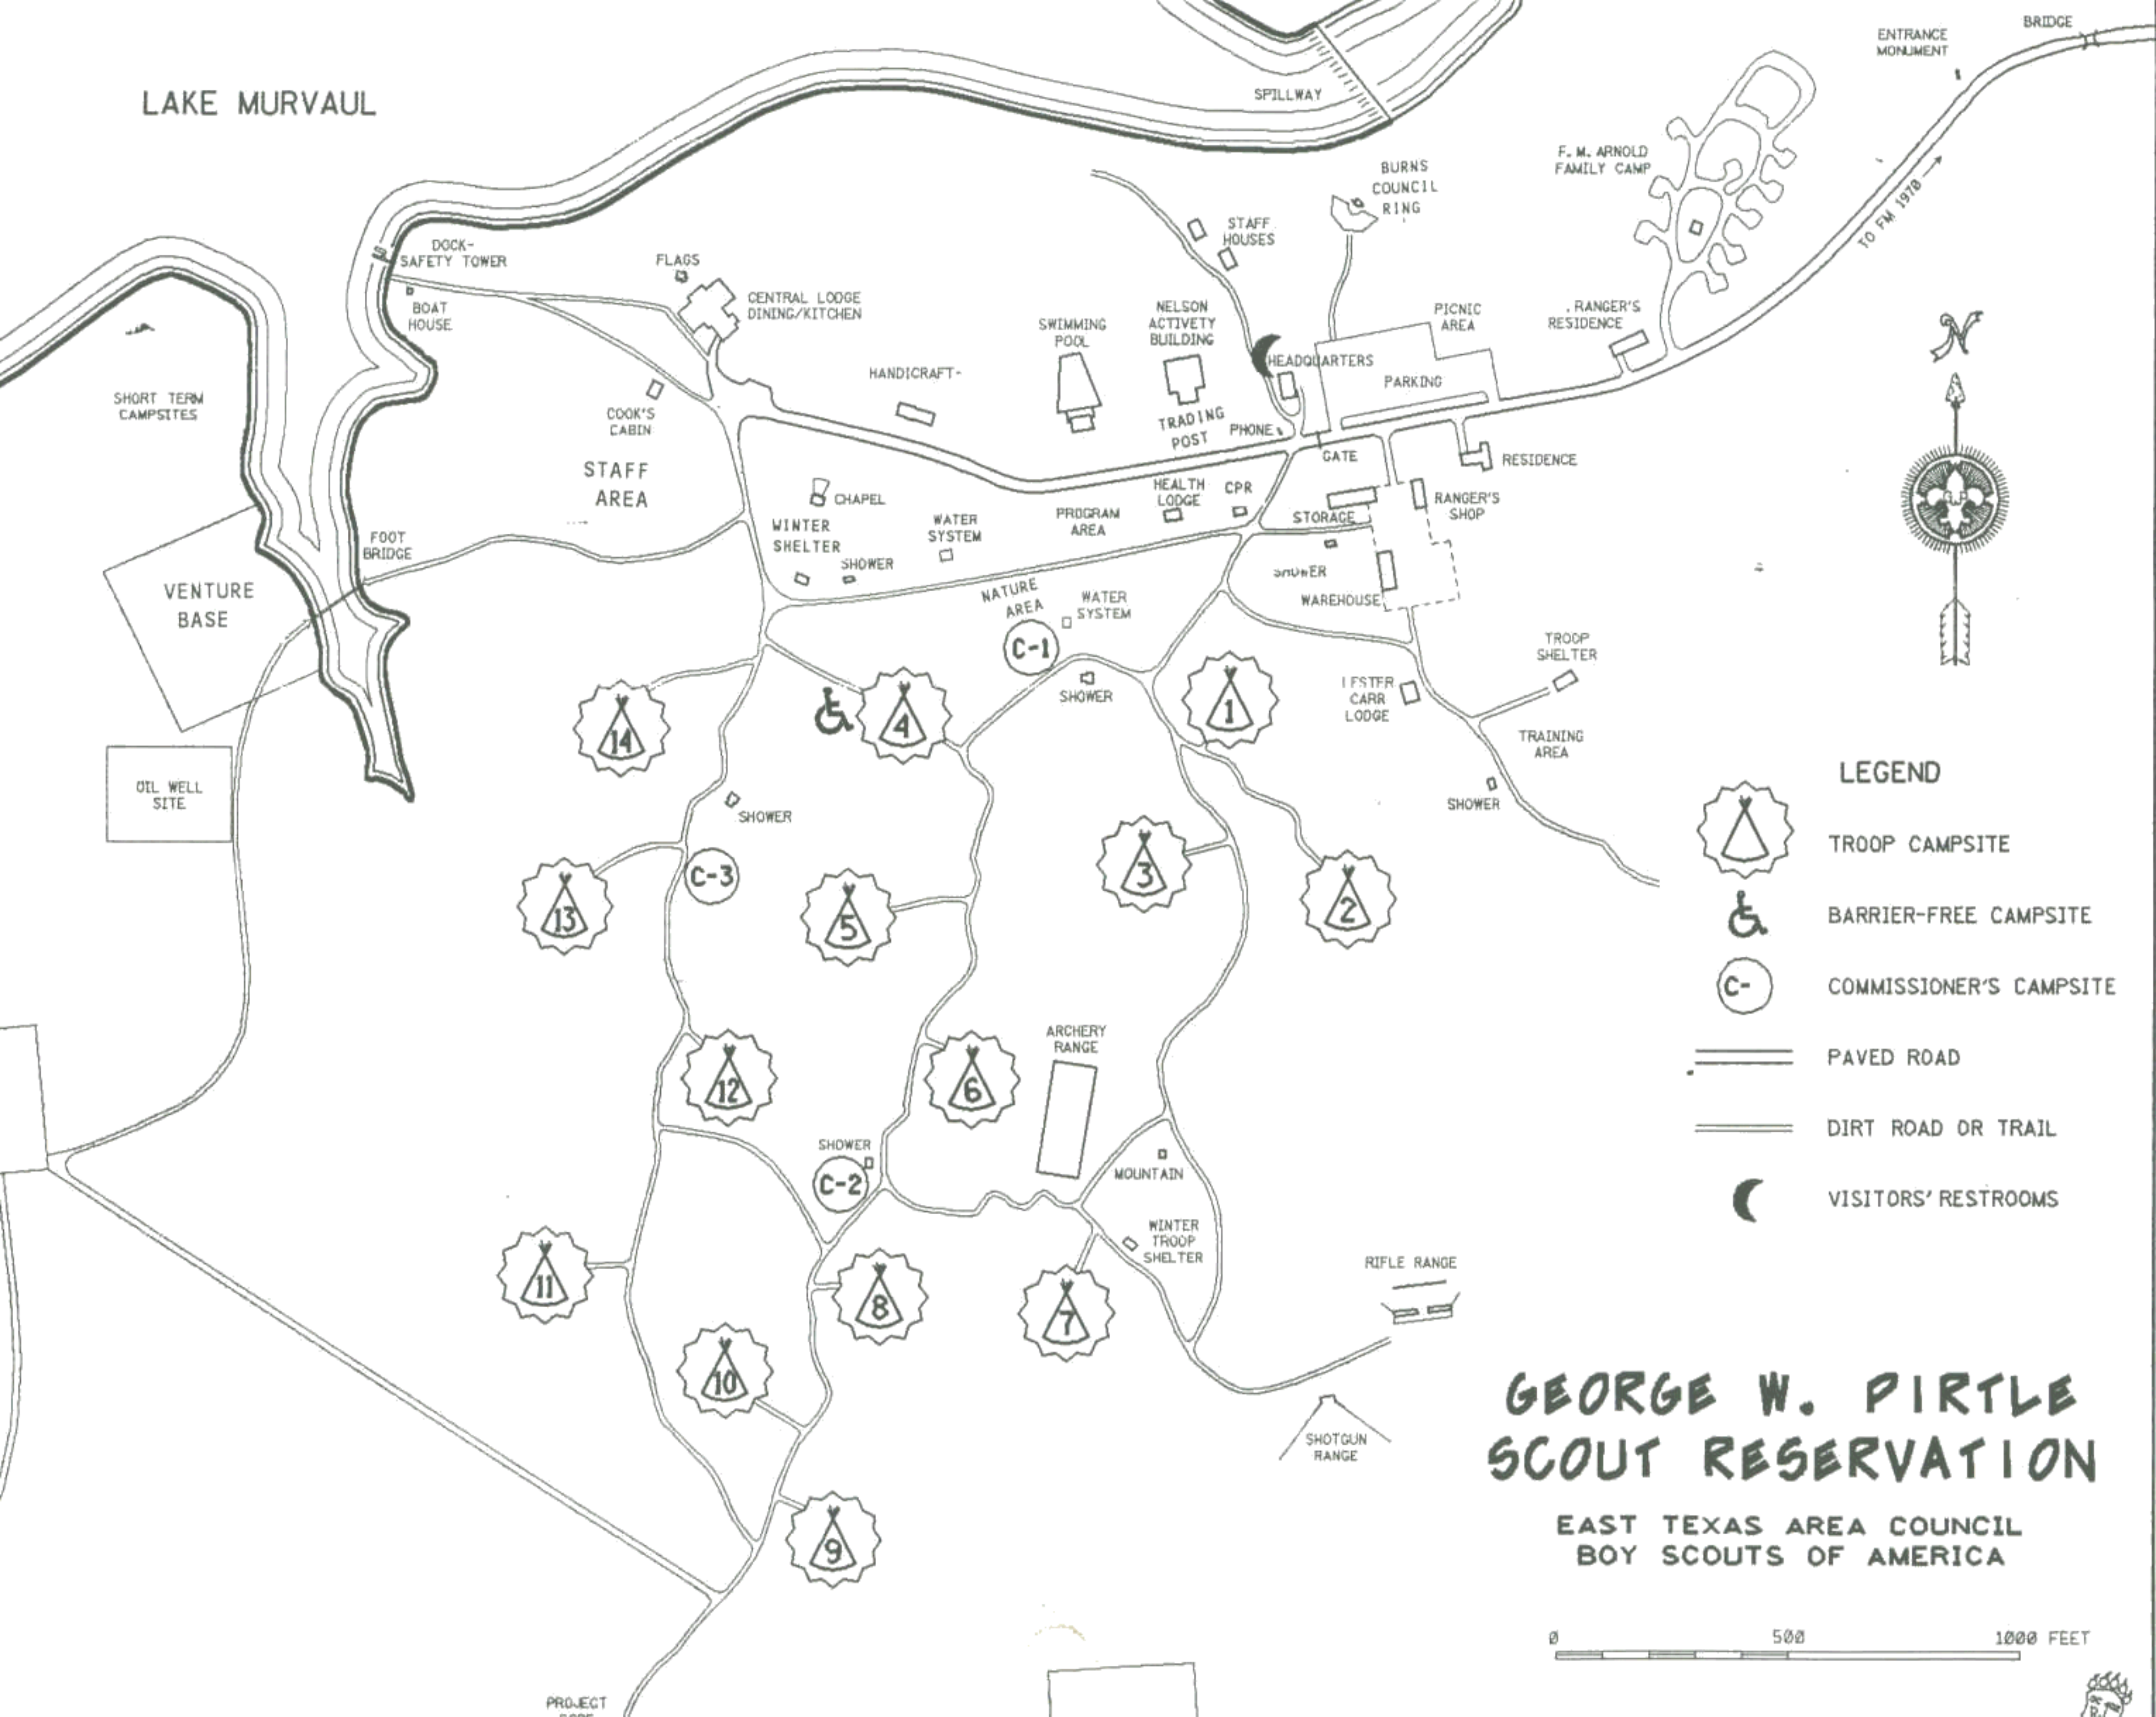

LAKE MURVAUL

**LEGEND**

-  TROOP CAMPSITE
-  BARRIER-FREE CAMPSITE
-  COMMISSIONER'S CAMPSITE
-  PAVED ROAD
-  DIRT ROAD OR TRAIL
-  VISITORS' RESTROOMS

# GEORGE W. PIRTLE SCOUT RESERVATION

EAST TEXAS AREA COUNCIL  
BOY SCOUTS OF AMERICA

PROJECT